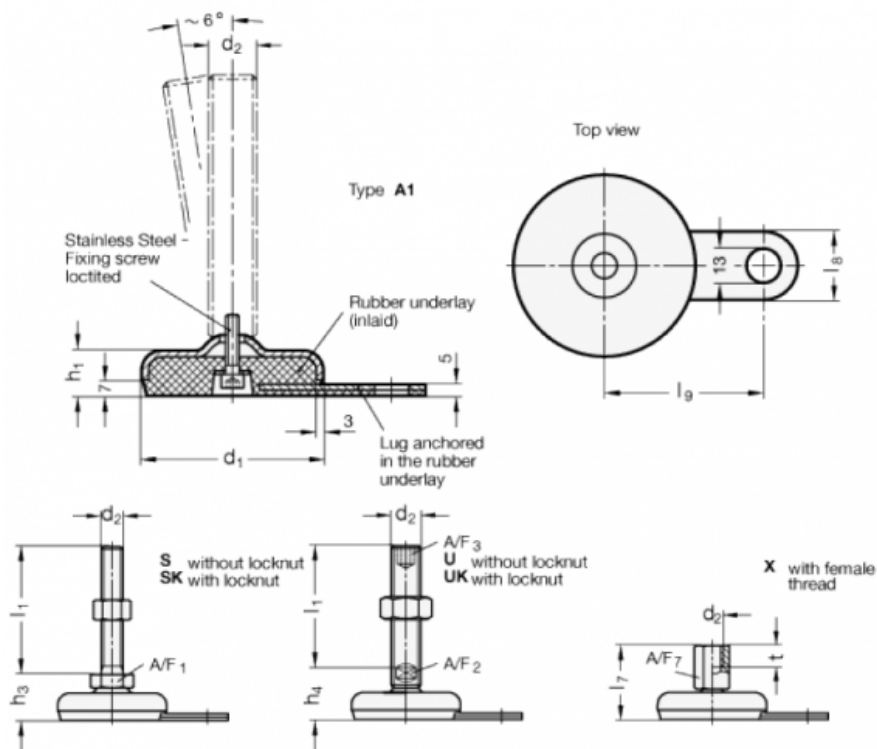

Article number: 2032100M1060A1S

Description: E+G levelling foot  
GN 32-100-M10-60-A1-S

Note: S Without nut, External hexagon at the bottom

## Measures

A/F1	=	17
d1	=	100
d2	=	M10
h1	=	21
h3	=	29
l1	=	60
l8	=	30
l9	=	80